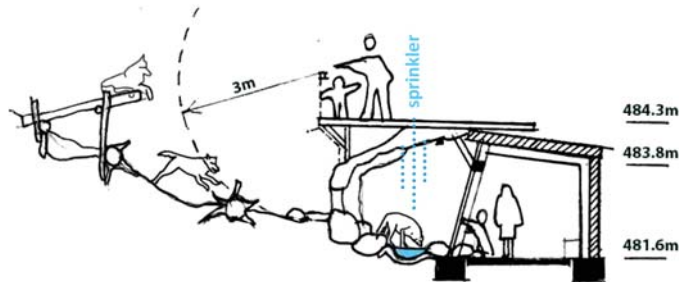

Wolf Habitat

Zoo Jihlava, Czech Republic

Animal Area: 1.5 acres

Animals: Wolves

View Shelter: Phase I

View Shelter, cave and deck: Phase II

Ms. Kubikova, the director of the Zoo, contacted Zoo Design, Inc. to develop nearly 1.5 acre of secondary forest in the area of Zoo Jihlava to become european wolf habitat, where wolves would be free to express their natural behavior and visitors will be engaged in discovering wolf agency.